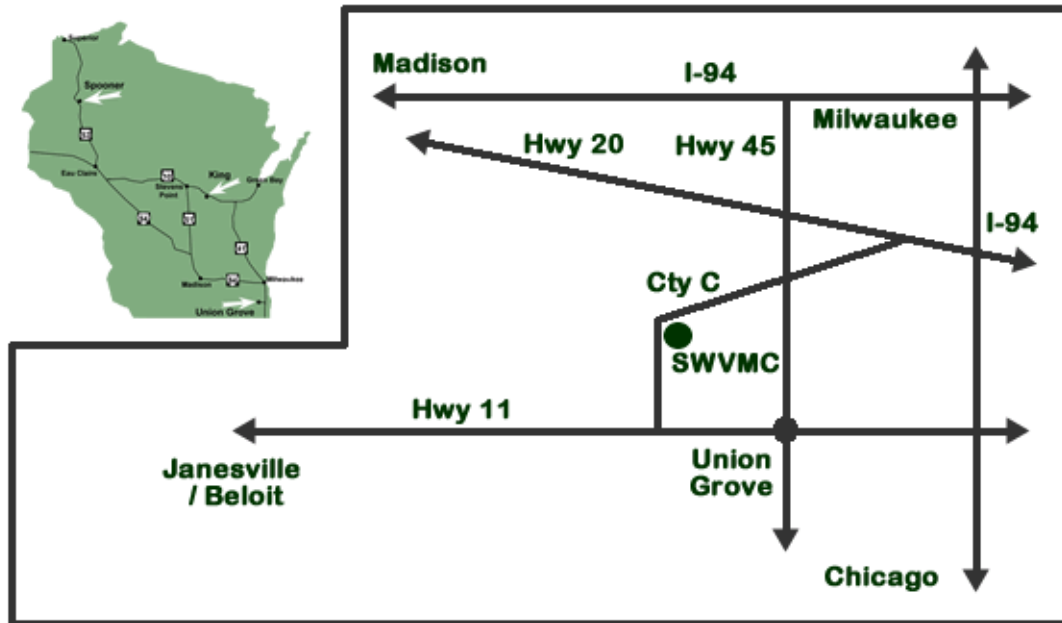

# Southern Wisconsin Veterans Memorial Cemetery Directions

**From the North:** Take I-94 south and exit Hwy 20 , take Hwy 20 west 1/2 mile to Hwy C, head west on Hwy C approximately 5.7 miles until you come to the cemetery entrance.

**From the East:** Take Hwy 20 (.5) mile west of I-94 to Hwy C, then 5.7 miles west to the entrance. Or, take Hwy 11 west of I-94 to Hwy C (approximately 7 miles), turn to the north approximately 1 mile to entrance (follow large curve heading east).

**From the South:** Take Hwy 45 north to Hwy 11, turn west until Hwy C, then turn north approximately 1 mile to entrance (follow large curve heading east).

**From the West:** Take Hwy 20 east to Hwy 45, then south 3 miles to Hwy C and go west to the entrance (approximately 1.25 miles). Or, take Hwy 11 east of Hwy 75, going 1.1 miles to Hwy C and turn north approximately 1 mile to entrance (follow large curve heading east).