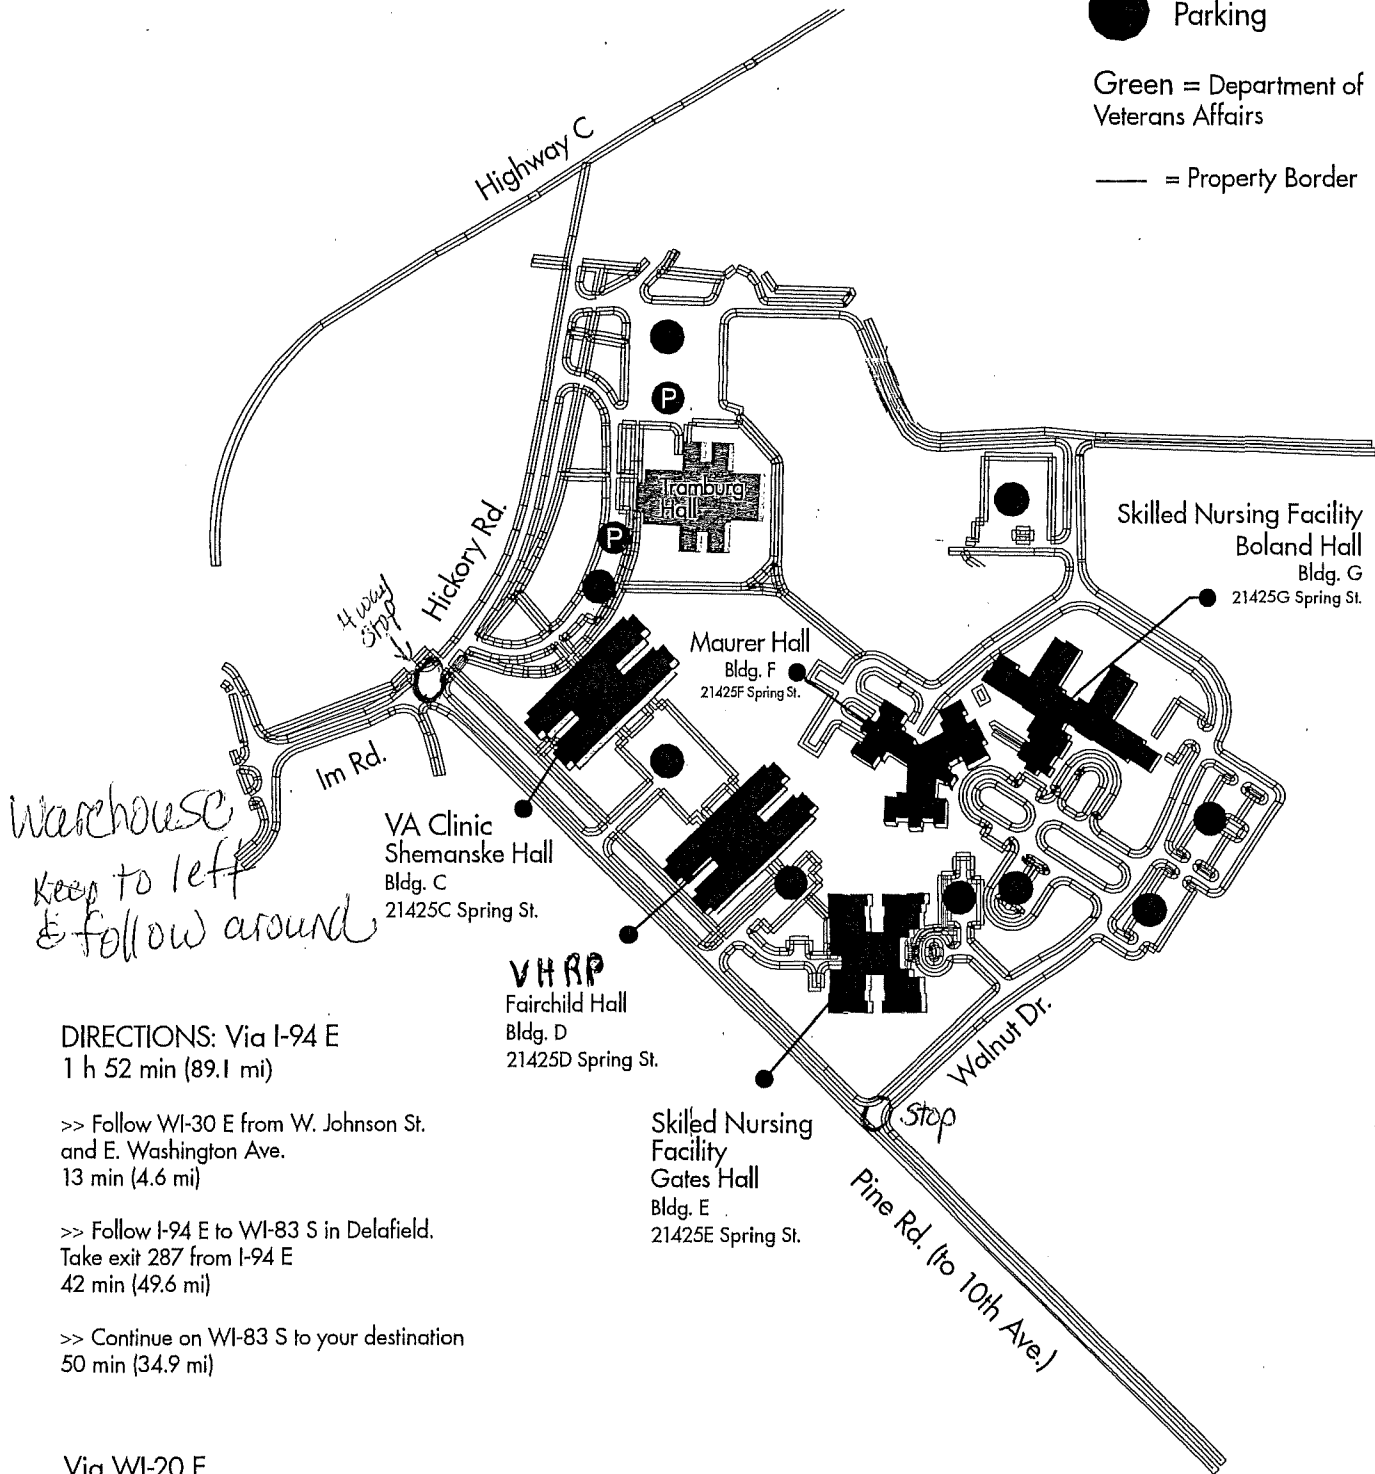

Union Grove Campus Map

-  Parking
-  Green = Department of Veterans Affairs
-  = Property Border

*Warehouse
keep to left
& follow around*

DIRECTIONS: Via I-94 E
1 h 52 min (89.1 mi)

>> Follow WI-30 E from W. Johnson St. and E. Washington Ave.
13 min (4.6 mi)

>> Follow I-94 E to WI-83 S in Delafield.
Take exit 287 from I-94 E
42 min (49.6 mi)

>> Continue on WI-83 S to your destination
50 min (34.9 mi)

Via WI-20 E
1h 41 min (84.3 miles)

>> Take US-12 E/US-18 E, I-39 S/I-90 E, County Hwy N,
US-12 E and WI-20 E to Ganser Rd. in Dover
1 h 40 min (83.9 mi)

>> Continue on Ganser Rd to your destination (0.4 mi)