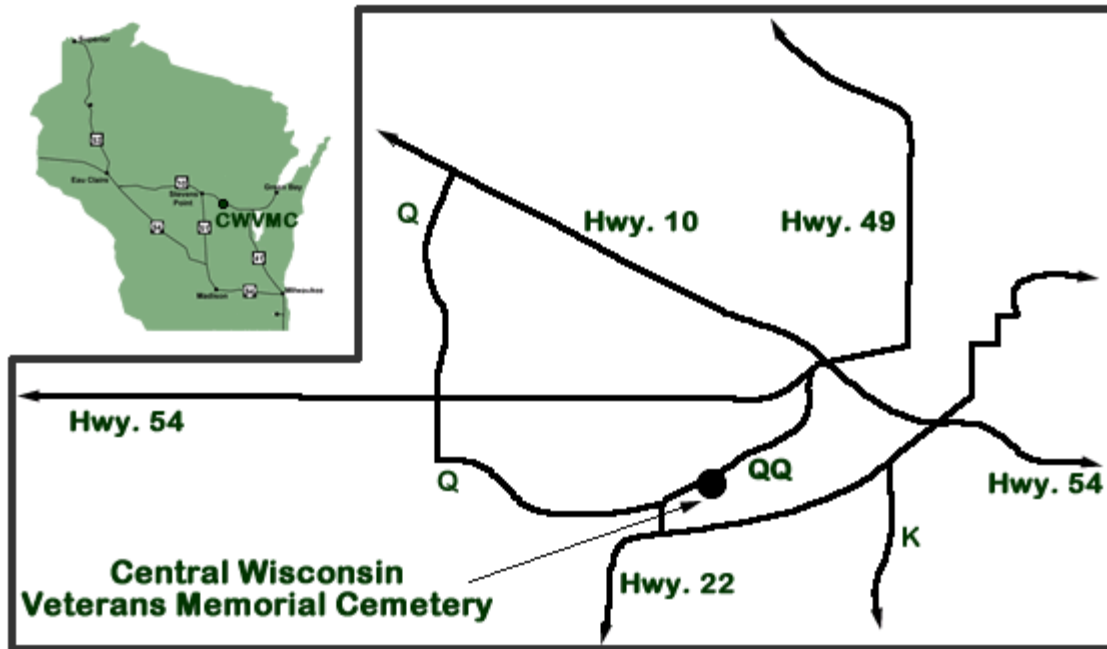

Central Wisconsin Veterans Memorial Cemetery Directions

Central Wisconsin Veterans Memorial Cemetery is located on the grounds of the Wisconsin Veterans Home at King in Waupaca County. The cemetery is located on Highway QQ and is 3 miles west of Waupaca, 98 miles directly north of Madison and 38 miles west of Appleton. Eau Claire is 134 miles, La Crosse 136 miles and Milwaukee 123 miles.

From the North: Located approximately 60 miles southeast of Wausau. Take Hwy 51 South to Stevens Point. Take Hwy 10 East to Waupaca. Take the first Waupaca Exit which is Hwy 54 west. Turn right at the bottom of the exit ramp and proceed approximately 50 yards and turn left on County Hwy QQ at the stop light. Continue approximately 2 miles on Hwy QQ into King. After stopping at the three way stop sign, continue on Hwy QQ. Turn left at the third driveway to enter the cemetery.

From the East: Located approximately 38 miles west of Appleton. Take Hwy 10 West to Waupaca. Take the second Waupaca Exit which is Hwy 22 South/ County Hwy K. Turn left at the bottom of the exit ramp and continue on Hwy 22 South to King Road at the first stop light by Waupaca High School. At the stop light, turn right on King Road and continue until King Road ends. Turn left on County QQ and proceed to the third driveway on the left to enter the cemetery.

From the South: Located approximately 98 miles north of Madison. Take Hwy 51 North to Plainfield and exit at Hwy 73 West/County Hwy P. Take a right at the bottom of the exit ramp and travel through Plainfield. Just after the town of Plainfield, County P will take a sharp left turn. Continue on Cty Hwy P until it ends at Hwy 22. Turn left on Hwy 22 and continue north to Hwy QQ. Turn left on Hwy QQ. This will take you into King. The Wisconsin Veterans Home will be on your left. The cemetery will be on your right.